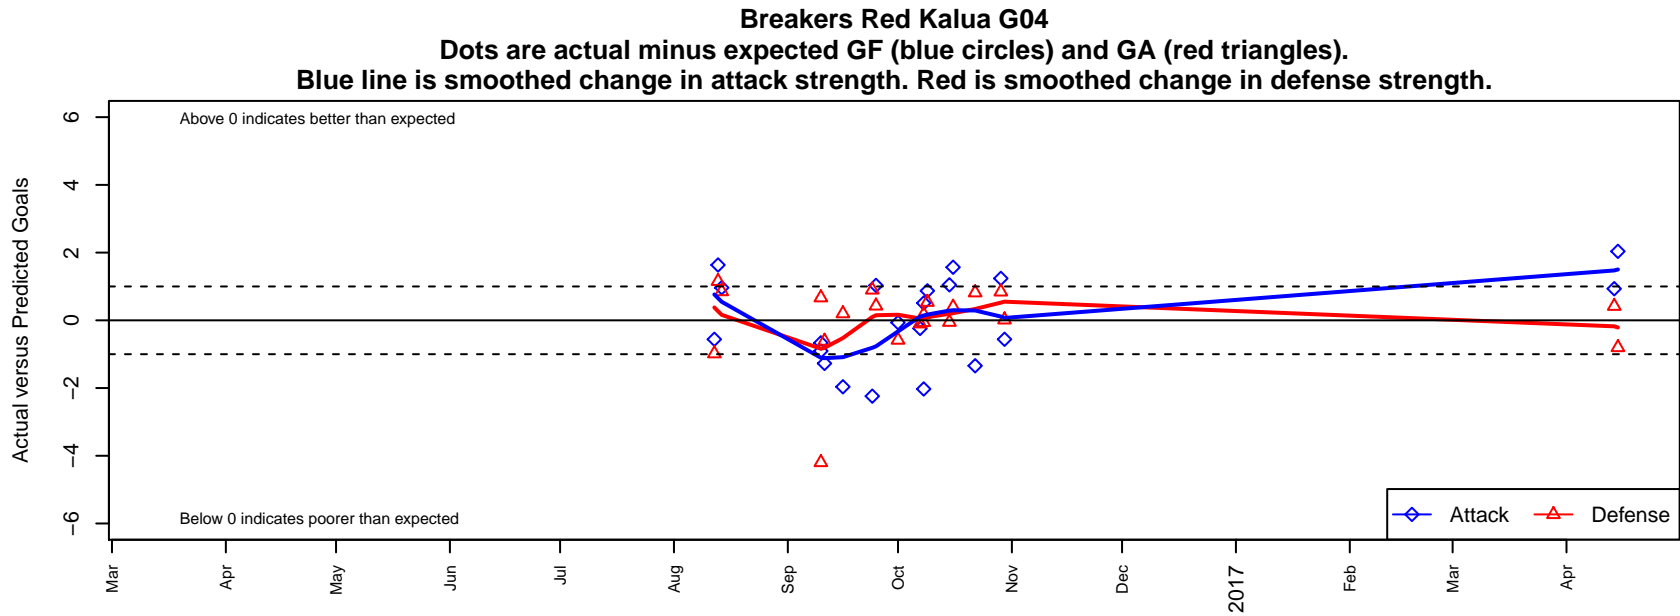

**attack and defense variance (black dot)
relative to other teams
and top 10 in region**

**attack and defense rating
relative to others at age
and all opponents in last 13 months**

Breakers Red Kalua G04

Breakers SC

Spokane, WA

G04 total strength=855

attack=1.6 defense=0.91

fall league = PSPL-Inland Copa 1 North U13

spr league = Spr PSPL-Inland Copa Classic U

notes= Kalua 2016

alt names used:

SPOKANE BREAKERSG04 RED- KALUA

IEYSA Breakers FC - Red G04 Kalua

BREAKERS KALUA (WA)

IEYSA Breakers FC - Red G04 Kalua

Venues played:

2016 Les Schwab NW Cup G U13

2016 Pend Orielle Cup Gold

2016 PSPL-Inland Copa 1 North U13

2016 Wenatchee Apple Cup GU13-14 Silver

2016 Spr PSPL-Inland Copa Classic U13