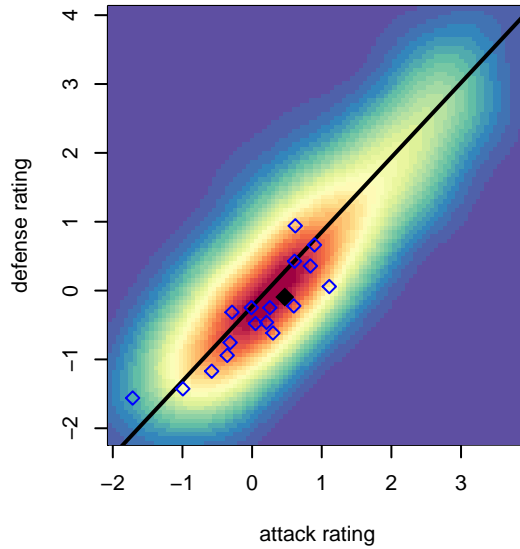

**attack and defense rating
relative to others at age
and all opponents in last 13 months**