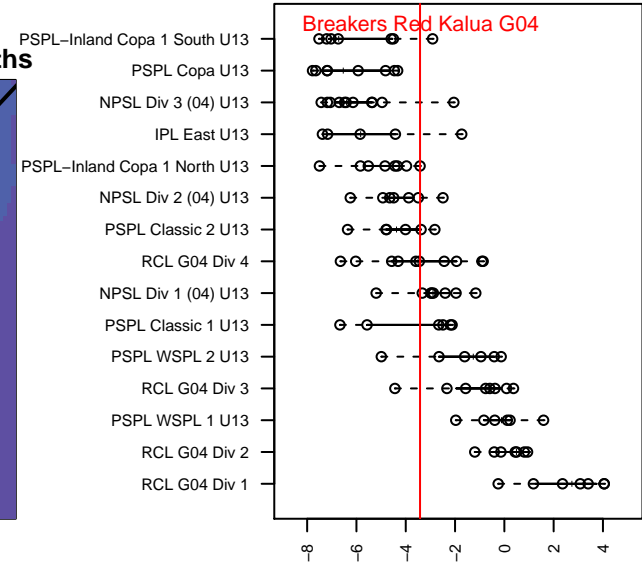

**attack and defense rating
relative to others at age
and all opponents in last 13 months**